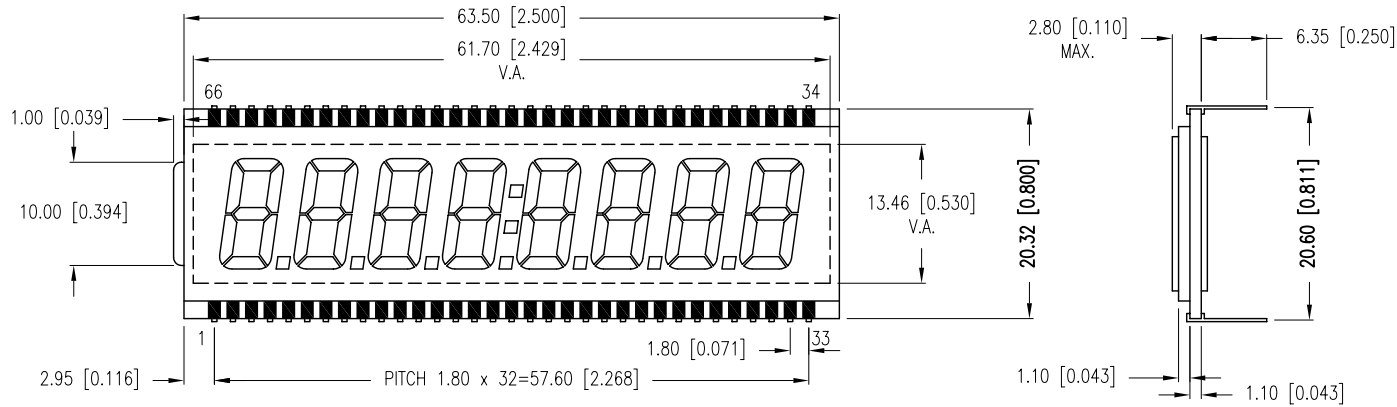

PART NUMBER	LCD-S801C42TF	REV.	B
DATE	E.C.N. NUMBER AND REVISION COMMENTS		REV.
???	E.C.N. #10BRDR. & REDRAWN.		A
???	E.C.N. #10BRDR. & REDRAWN.		B

CHARACTERISTICS	
FLUID TYPE:	TN
BACKGROUND COLOR:	GRAY
VIEWING DIRECTION:	6:00
DISPLAY MODE:	TRANSFLECTIVE
OPERATING VOLTAGE:	5.0V AC.
OPERATING TEMP.	0°C TO 50°C
STORAGE TEMP.	-20°C TO 70°C
DRIVING METHODE:	STATIC
CONNECTION TYPE:	66 PINS

PIN NO.	1	2	3	4	5	6	7	8	9	10
SEGMENT	COM	1E	1D	1C	DP1	2E	2D	2C	DP2	3E
PIN NO.	11	12	13	14	15	16	17	18	19	20
SEGMENT	3D	3C	DP3	4E	4D	4C	DP4	5E	5D	5C
PIN NO.	21	22	23	24	25	26	27	28	29	30
SEGMENT	DP5	6E	6D	6C	DP6	7E	7D	7C	DP7	8E
PIN NO.	31	32	33	34	35	36	37	38	39	40
SEGMENT	8D	8C	8B	8A	8F	8G	7B	7A	7F	7G
PIN NO.	41	42	43	44	45	46	47	48	49	50
SEGMENT	6B	6A	6F	6G	5B	5A	5F	5G	CLN	4B
PIN NO.	51	52	53	54	55	56	57	58	59	60
SEGMENT	4A	4F	4G	3B	3A	3F	3G	2B	2A	2F
PIN NO.	61	62	63	64	65	66				
SEGMENT	2G	1B	1A	1F	1G	COM				

\*UNLESS OTHERWISE SPECIFIED TOLERANCES PER DECIMAL PRECISION ARE: X=±1 (±0.039), X.X=±0.5 (±0.020), X.XX=±0.25 (±0.010), X.XXX=±0.127 (±0.005). LEAD SIZE=±0.05 (±0.002), LEAD LENGTH=±0.75 (±0.030). MIN= +DECIMAL PRECISION MAX.= +0.00 -0.00 DECIMAL PRECISION