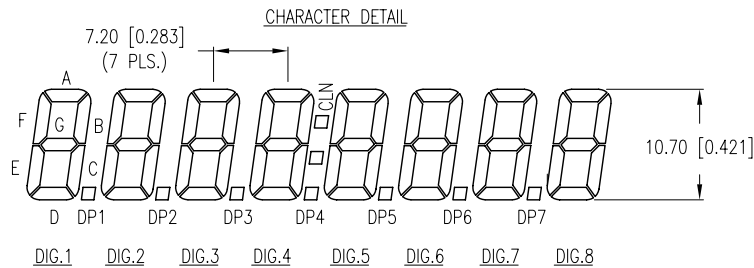

PART NUMBER	LCD-S801C42TF	REV.	B
DATE	E.C.N. NUMBER AND REVISION COMMENTS		REV.
???	E.C.N. #10BRDR. & REDRAWN.		A
???	E.C.N. #10BRDR. & REDRAWN.		B

CHARACTERISTICS	
FLUID TYPE:	TN
BACKGROUND COLOR:	GRAY
VIEWING DIRECTION:	6:00
DISPLAY MODE:	TRANSFLECTIVE
OPERATING VOLTAGE:	5.0V AC.
OPERATING TEMP.	0°C TO 50°C
STORAGE TEMP.	-20°C TO 70°C
DRIVING METHODE:	STATIC
CONNECTION TYPE:	66 PINS

PIN NO.	1	2	3	4	5	6	7	8	9	10
SEGMENT	COM	1E	1D	1C	DP1	2E	2D	2C	DP2	3E
PIN NO.	11	12	13	14	15	16	17	18	19	20
SEGMENT	3D	3C	DP3	4E	4D	4C	DP4	5E	5D	5C
PIN NO.	21	22	23	24	25	26	27	28	29	30
SEGMENT	DP5	6E	6D	6C	DP6	7E	7D	7C	DP7	8E
PIN NO.	31	32	33	34	35	36	37	38	39	40
SEGMENT	8D	8C	8B	8A	8F	8G	7B	7A	7F	7G
PIN NO.	41	42	43	44	45	46	47	48	49	50
SEGMENT	6B	6A	6F	6G	5B	5A	5F	5G	CLN	4B
PIN NO.	51	52	53	54	55	56	57	58	59	60
SEGMENT	4A	4F	4G	3B	3A	3F	3G	2B	2A	2F
PIN NO.	61	62	63	64	65	66				
SEGMENT	2G	1B	1A	1F	1G	COM				

\*UNLESS OTHERWISE SPECIFIED TOLERANCES PER DECIMAL PRECISION ARE: X=±1 (±0.039), X.X=±0.5 (±0.020), X.XX=±0.25 (±0.010), X.XXX=±0.127 (±0.005). LEAD SIZE=±0.05 (±0.002), LEAD LENGTH=±0.75 (±0.030). MIN= +DECIMAL PRECISION MAX.= +0.00 -0.00 DECIMAL PRECISION