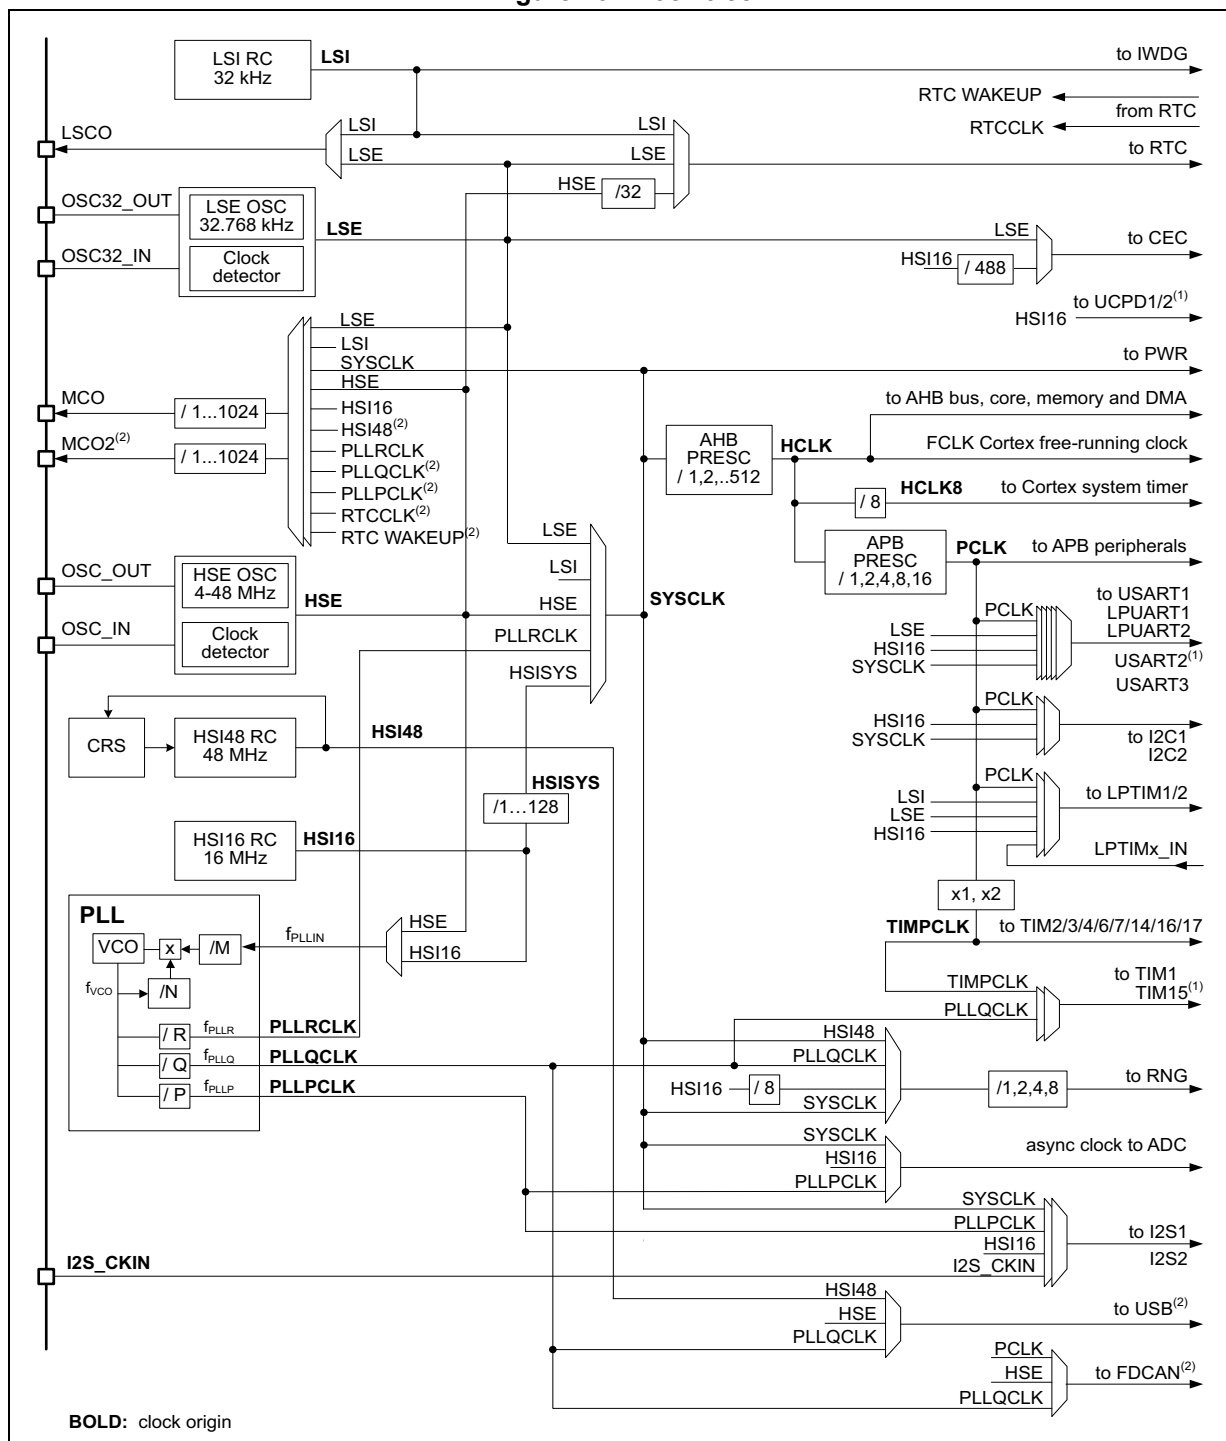

Figure 10. Clock tree

1. Only applies to STM32G071xx and STM32G081xx and to STM32G0B1xx and STM32G0C1xx.
2. Only applies to STM32G0B1xx and STM32G0C1xx.