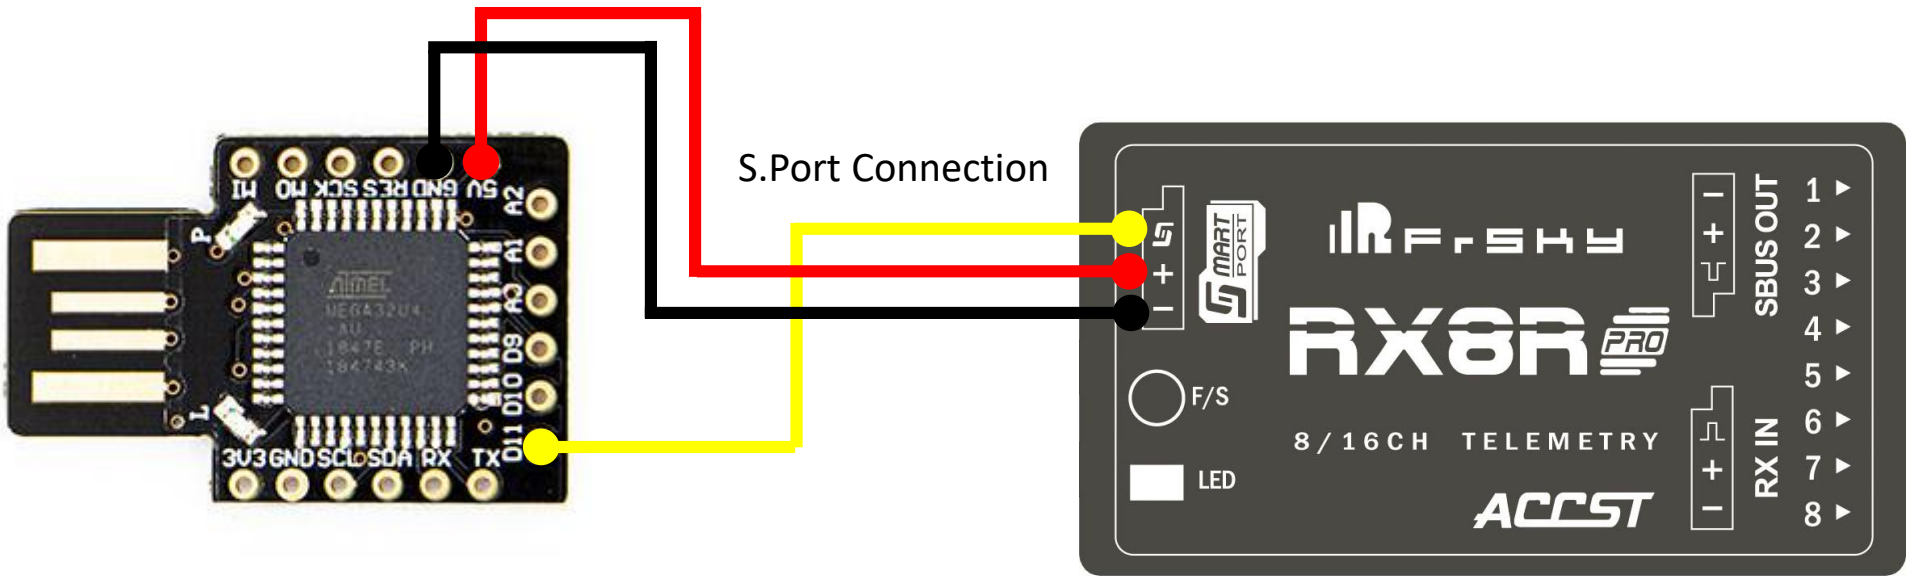

Inverted SoftwareSerial on ATMEGA Port D11

ATMEGA32u4

FrSKY RX8R Pro